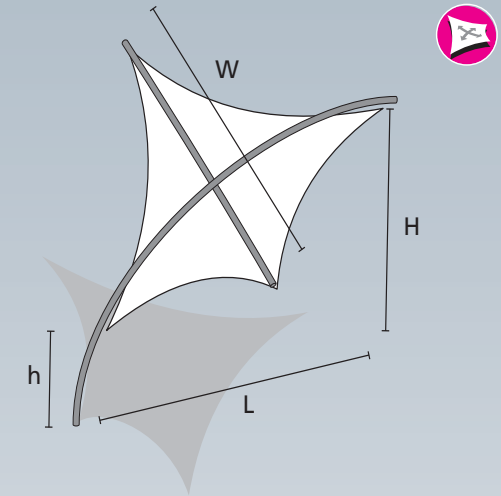

Dimensions (m)				
	W	L	h	H
3m	3.2	3	2.2	3.5
4m	4.2	3.8	2.2	4.6
5m	5.3	4.8	2.4	5.5

Standard range of colours available in architectural PVC fabric

fabric architecture limited
Unit B4 Nexus, Gloucester Business Park, Hurricane Rd, Brockworth, Glos. GL3 4AG
T +44 (0)1452 612800 **F** +44 (01452) 621200 **E** info@fabricarchitecture.com

Tel: 01452 612 800