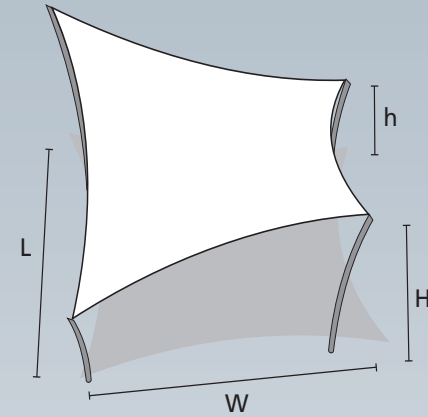

Dimensions (m)

	W	L	h	H
5 x 5	5	5	2.2	4
6 x 6	6	6	2.2	4.3

Standard range of colours available in architectural PVC fabric

fabric architecture limited

Unit B4 Nexus, Gloucester Business Park, Hurricane Rd, Brockworth, Glos. GL3 4AG

T +44 (0)1452 612800 F +44 (01452) 621200 E info@fabricarchitecture.com

Tel: 01452 612 800