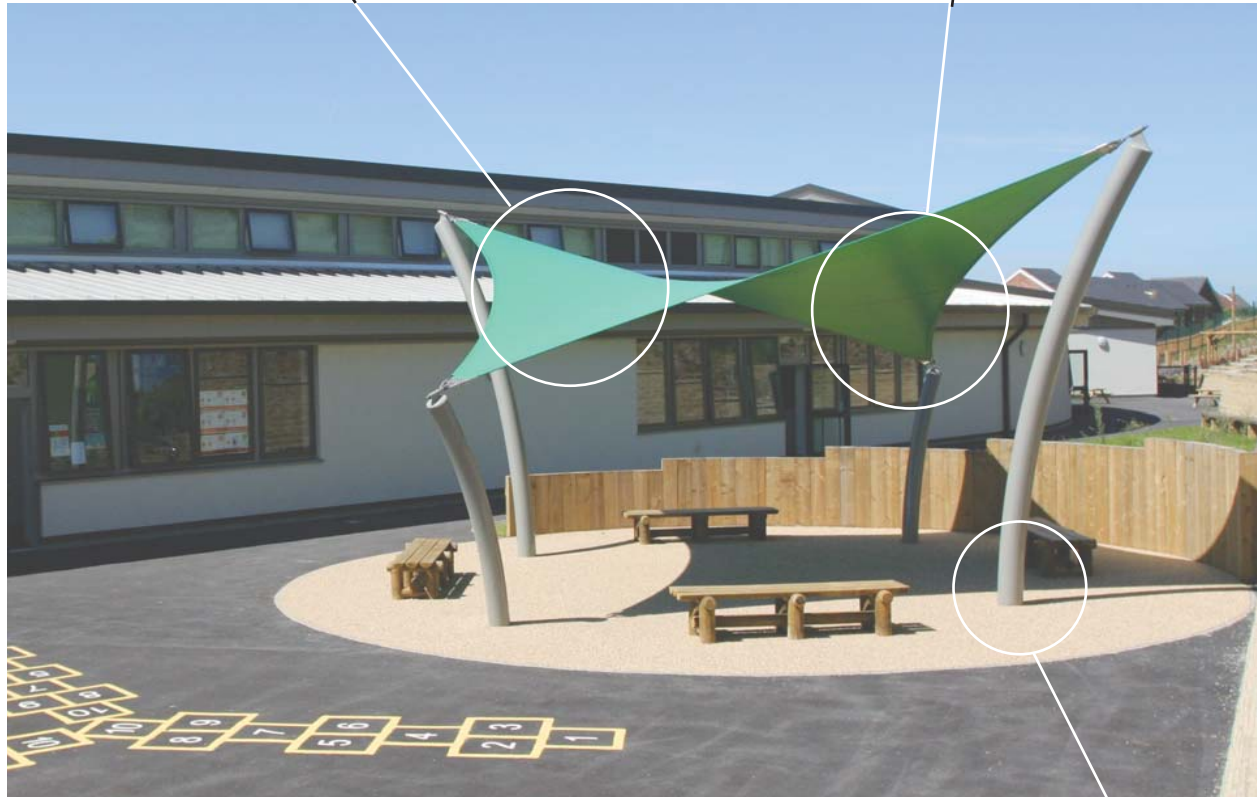

Organic form

Soft organic form enhances any outdoor environment

Mix and Match

Coordinate fabric and steel colours to make an impact

Easy Maintenance

Single curved mast design allows for easy maintenance