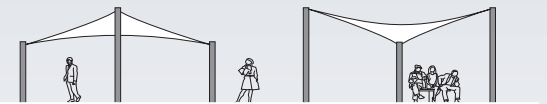

Standard range of colours available in architectural PVC fabric