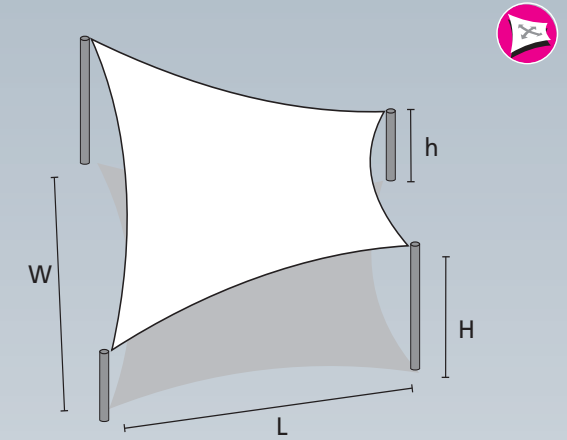

Dimensions (m)

	W	L	h	H
5 x 5	5	5	2.2	3.4