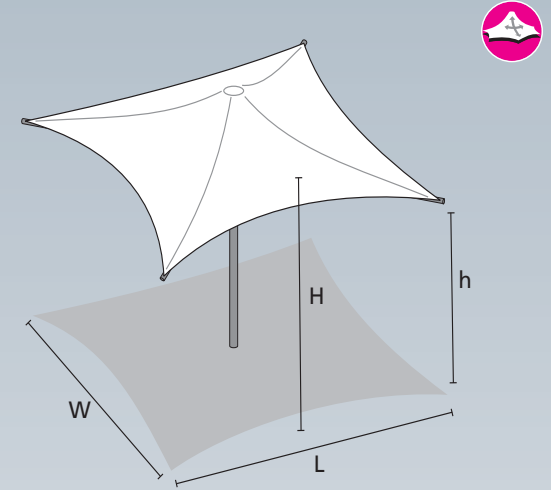

Dimensions (m)

	W	L	h	H
3 x 3	3	3	2.2	3
4 x 4	4	4	2.2	3.2
5 x 5	5	5	2.2	3.8

Standard range of colours available in architectural PVC fabric

fabric architecture limited

Unit B4 Nexus, Gloucester Business Park, Hurricane Rd, Brockworth, Glos. GL3 4AG

T +44 (0)1452 612800 F +44 (01452) 621200 E info@fabricarchitecture.com

Tel: 01452 612 800