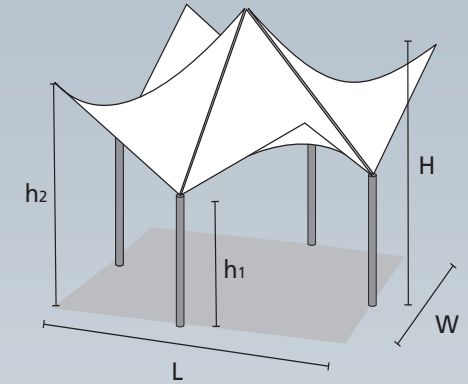

Dimensions (m)					
	L	W	h1	h2	H
5 x 5	5	5	2.1	3.6	4.7

Standard range of colours available in architectural PVC fabric

fabric architecture limited

Unit B4 Nexus, Gloucester Business Park, Hurricane Rd, Brockworth, Glos. GL3 4AG

T +44 (0)1452 612800 F +44 (01452) 621200 E info@fabricarchitecture.com

Tel: 01452 612 800