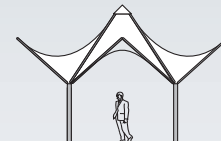

Standard range of colours available in architectural PVC fabric