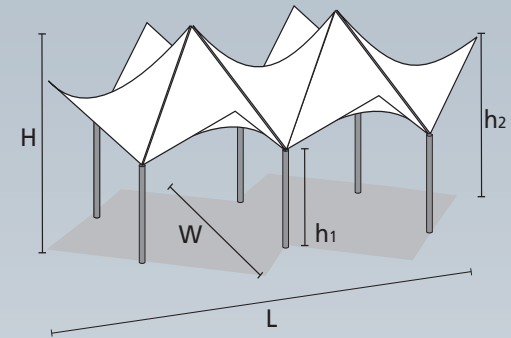

Dimensions (m)					
	L	W	h1	h2	H
10.5 x 7	10.5	7	2.1	3.6	4.7