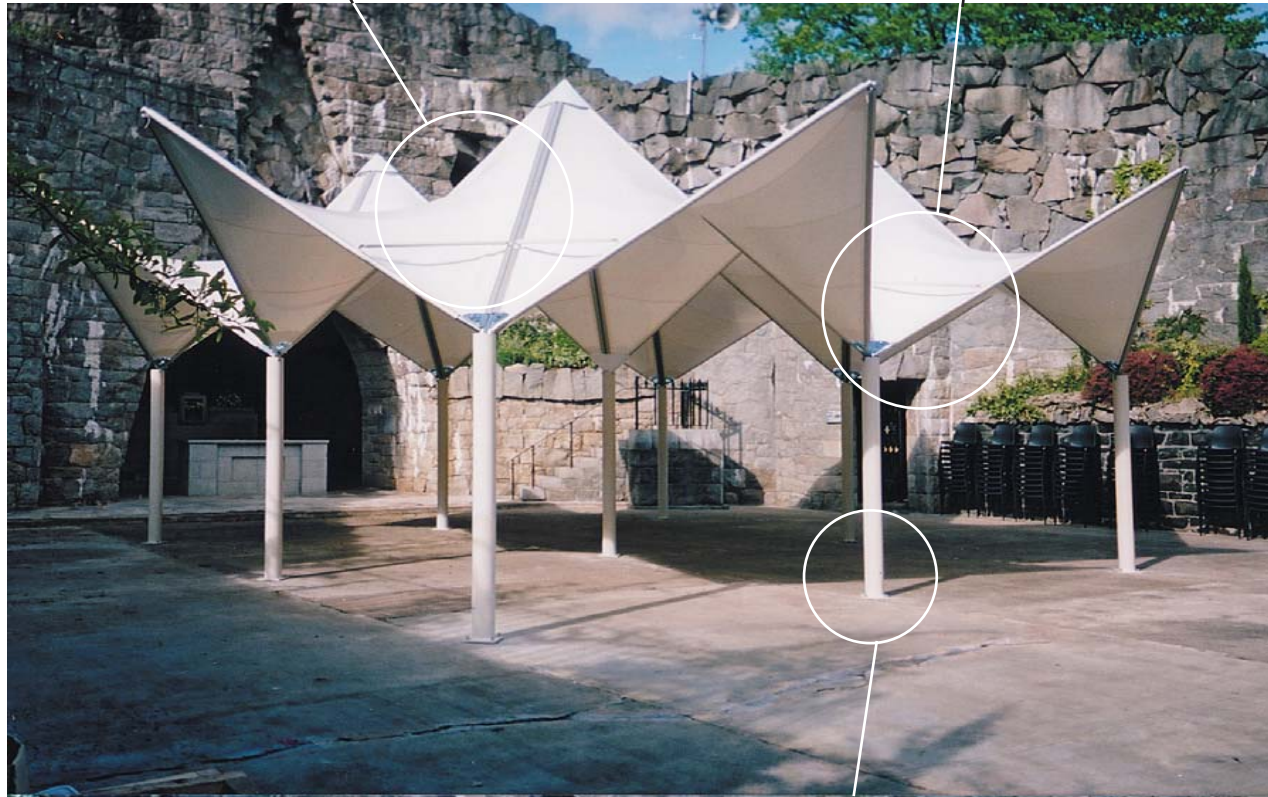

Award Winning Design

Adds a new dynamic to any environment

Customisation

Choose your colour palette for each section.

Smart rainwater

Rainwater is controlled and directed within the legs to below ground